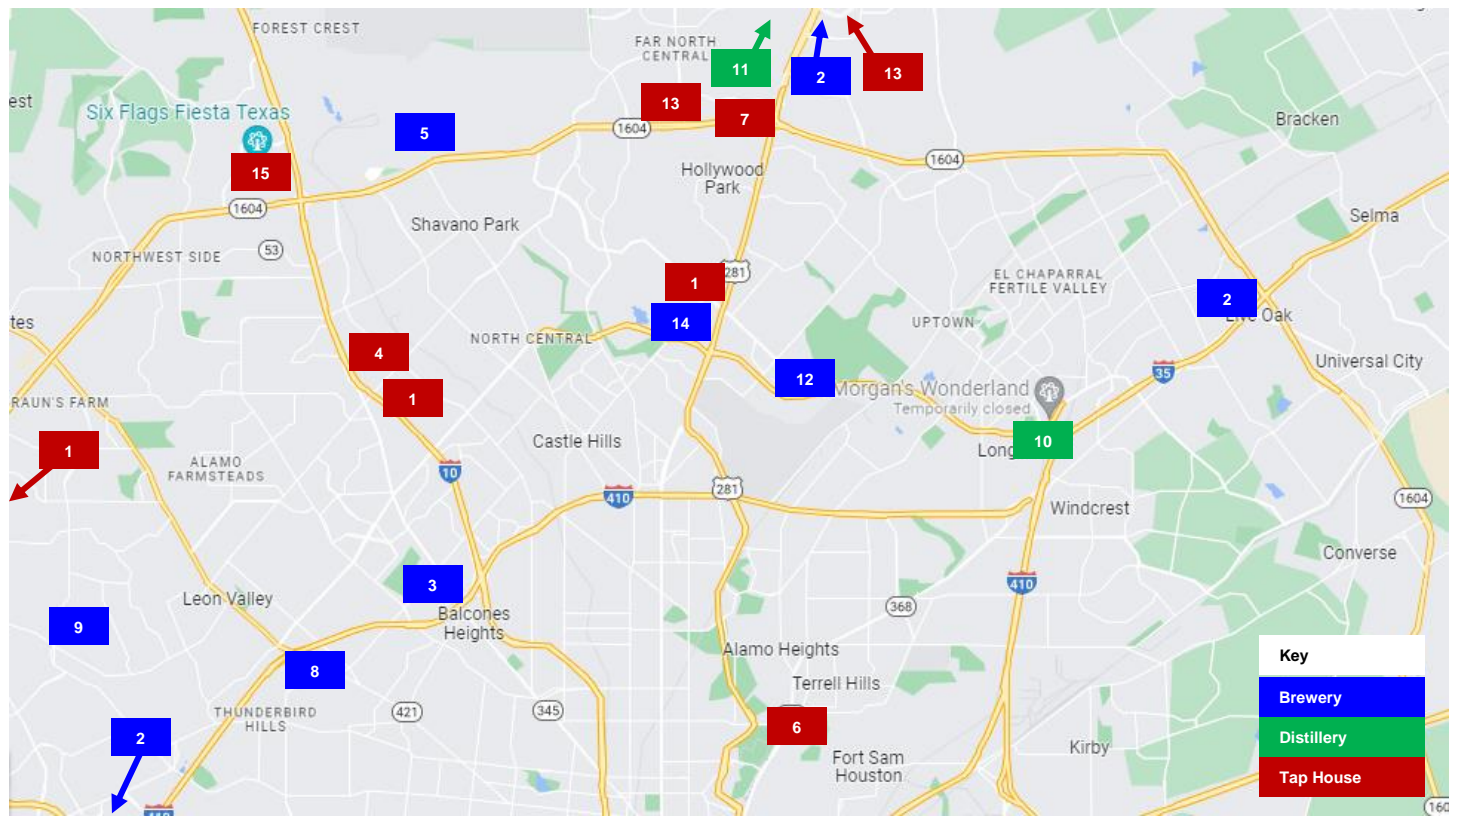

## Downtown San Antonio (Including East and West)

- [1. Alamo Beer Company](#)
- [2. Artisan Distillery Craft Bar](#)
- [3. Back Unturned Brewing Co.](#)
- [4. Big Hops](#)
- [5. BJ's Brewhouse](#)
- [6. Black Laboratory Brewing](#)
- [7. Blue Star Brewing Company](#)
- [8. Breakaway Brewing Company](#)
- [9. Dos Sirenos Brewing](#)
- [10. Freetail Brewing Co.](#)
- [11. Kunstler Brewing](#)
- [12. Man Overboard Brewing Company](#)
- [13. Maverick Whiskey](#)
- [14. Roadmap Brewing Co.](#)
- [15. Southerleigh Fine Food and Brewery](#)
- [16. Stout House](#)
- [17. Vista Brewing](#)
- [18. Yard House](#)

## North San Antonio (Including Northeast and Northwest)

- [1. Big Hops](#)
- [2. BJs Brewhouse](#)
- [3. Busted Sandal Brewing Company](#)
- [4. Flying Saucer Draught Emporium](#)
- [5. Fretail Brewing Co.](#)
- [6. The Growler Exchange](#)
- [7. The Hoppy Monk](#)
- [8. Longtab Brewing](#)
- [9. Mad Pecker Brewing Co.](#)
- [10. Ranger Creek Brewing and Distilling](#)
- [11. Rebecca Creek Distillery](#)
- [12. Second Pitch Beer Company](#)
- [13. Stout House](#)
- [14. Weathered Souls Brewing Co.](#)
- [15. Yard House](#)

# San Antonio Craft Beer and Spirits Map

[CraftBeersAndMore.com](http://CraftBeersAndMore.com)

## Hill Country (Including Boerne, Bandera, Comfort, Fredericksburg, and New Braunfels)

1. [5 Stones Artisan Brewery](#)
2. [Alstadt Brewery](#)
3. [Andalusia Whiskey Co.](#)
4. [Bandera Brewery](#)
5. [BJ's Brewhouse](#)
6. [Big Hops](#)
7. [Cibolo Creek Brewing Co.](#)
8. [The Dodging Duck Brewhaus](#)
9. [Faust Brewing Co.](#)
10. [Fredericksburg Brewing Company](#)
11. [Free Roam Brewing Company](#)
12. [Garrison Bros. Distillery](#)
13. [Guadalupe Brewing Company](#)
14. [Kinematic Brewery](#)
15. [Milam & Greene Whiskey](#)
16. [Old 290 Brewery & Restaurant](#)
17. [Pecan Street Brewing](#)
18. [Real Ale Brewing Co. & Real Spirits](#)
19. [Reck 'Em Right Brewing Co.](#)
20. [Texas Cannon Brewing Company](#)
21. [Tusculum Brewing Company](#)