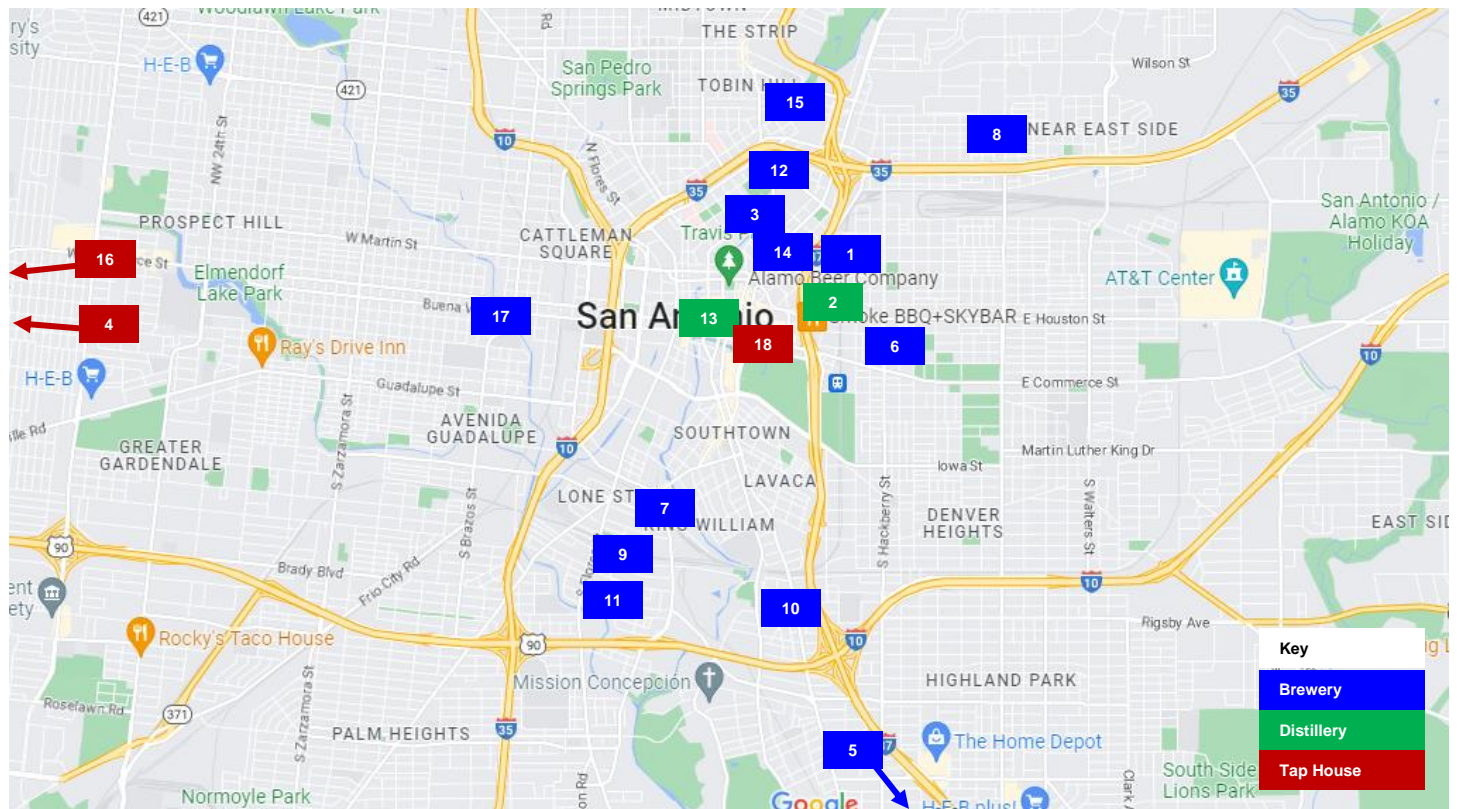

## Downtown San Antonio (Including East and West)

- [1. Alamo Beer Company](#)
- [2. Artisan Distillery Craft Bar](#)
- [3. Back Unturned Brewing Co.](#)
- [4. Big Hops](#)
- [5. BJ's Brewhouse](#)
- [6. Black Laboratory Brewing](#)
- [7. Blue Star Brewing Company](#)
- [8. Breakaway Brewing Company](#)
- [9. Dos Sirenos Brewing](#)
- [10. Freetail Brewing Co.](#)
- [11. Kunstler Brewing](#)
- [12. Man Overboard Brewing Company](#)
- [13. Maverick Whiskey](#)
- [14. Roadmap Brewing Co.](#)
- [15. Southerleigh Fine Food and Brewery](#)
- [16. Stout House](#)
- [17. Vista Brewing](#)
- [18. Yard House](#)

## North San Antonio (Including Northeast and Northwest)

- [1. Big Hops](#)
- [2. BJs Brewhouse](#)
- [3. Busted Sandal Brewing Company](#)
- [4. Flying Saucer Draught Emporium](#)
- [5. Fretail Brewing Co.](#)
- [6. The Growler Exchange](#)
- [7. The Hoppy Monk](#)
- [8. Longtab Brewing](#)
- [9. Mad Pecker Brewing Co.](#)
- [10. Ranger Creek Brewing and Distilling](#)
- [11. Rebecca Creek Distillery](#)
- [12. Second Pitch Beer Company](#)
- [13. Stout House](#)
- [14. Weathered Souls Brewing Co.](#)
- [15. Yard House](#)

# San Antonio Craft Beer and Spirits Map

[CraftBeersAndMore.com](http://CraftBeersAndMore.com)

## Hill Country (Including Boerne, Bandera, Comfort, Fredericksburg, and New Braunfels)

1. [5 Stones Artisan Brewery](#)
2. [Alstadt Brewery](#)
3. [Andalusia Whiskey Co.](#)
4. [Bandera Brewery](#)
5. [BJ's Brewhouse](#)
6. [Big Hops](#)
7. [Cibolo Creek Brewing Co.](#)
8. [The Dodging Duck Brewhaus](#)
9. [Faust Brewing Co.](#)
10. [Fredericksburg Brewing Company](#)
11. [Free Roam Brewing Company](#)
12. [Garrison Bros. Distillery](#)
13. [Guadalupe Brewing Company](#)
14. [Kinematic Brewery](#)
15. [Milam & Greene Whiskey](#)
16. [Old 290 Brewery & Restaurant](#)
17. [Pecan Street Brewing](#)
18. [Real Ale Brewing Co. & Real Spirits](#)
19. [Reck 'Em Right Brewing Co.](#)
20. [Texas Cannon Brewing Company](#)
21. [Tusculum Brewing Company](#)